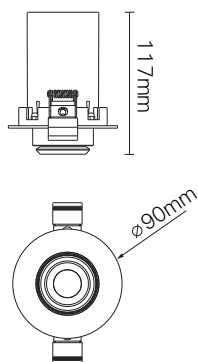

### Dimensions

### Housing

|                   |              |
|-------------------|--------------|
| <b>Dimension:</b> | 90mm X 117mm |
| <b>Material:</b>  | Aluminum     |
| <b>Weight:</b>    | 445g         |

### Housing

|                   |                      |
|-------------------|----------------------|
| <b>Dimension:</b> | 180mm X 90mm X 117mm |
| <b>Material:</b>  | Aluminum             |
| <b>Weight:</b>    | 885g                 |