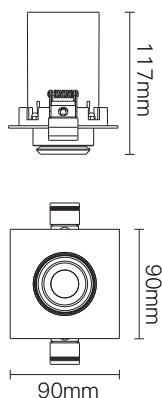

### Dimensions

### Housing

|                   |                      |
|-------------------|----------------------|
| <b>Dimension:</b> | 180mm X 90mm X 117mm |
| <b>Material:</b>  | Aluminum             |
| <b>Weight:</b>    | 885g                 |

### Dimensions

ø82mm

### Housing

|                   |                     |
|-------------------|---------------------|
| <b>Dimension:</b> | 90mm X 90mm X 117mm |
| <b>Material:</b>  | Aluminum            |
| <b>Weight:</b>    | 420g                |