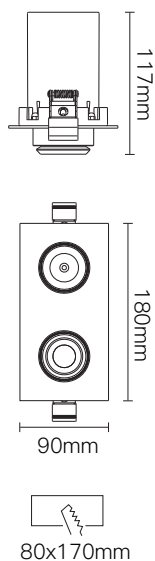

### Dimensions

### Housing

|                   |              |
|-------------------|--------------|
| <b>Dimension:</b> | 90mm X 117mm |
| <b>Material:</b>  | Aluminum     |
| <b>Weight:</b>    | 445g         |

### Housing

|                   |                      |
|-------------------|----------------------|
| <b>Dimension:</b> | 180mm X 90mm X 117mm |
| <b>Material:</b>  | Aluminum             |
| <b>Weight:</b>    | 885g                 |